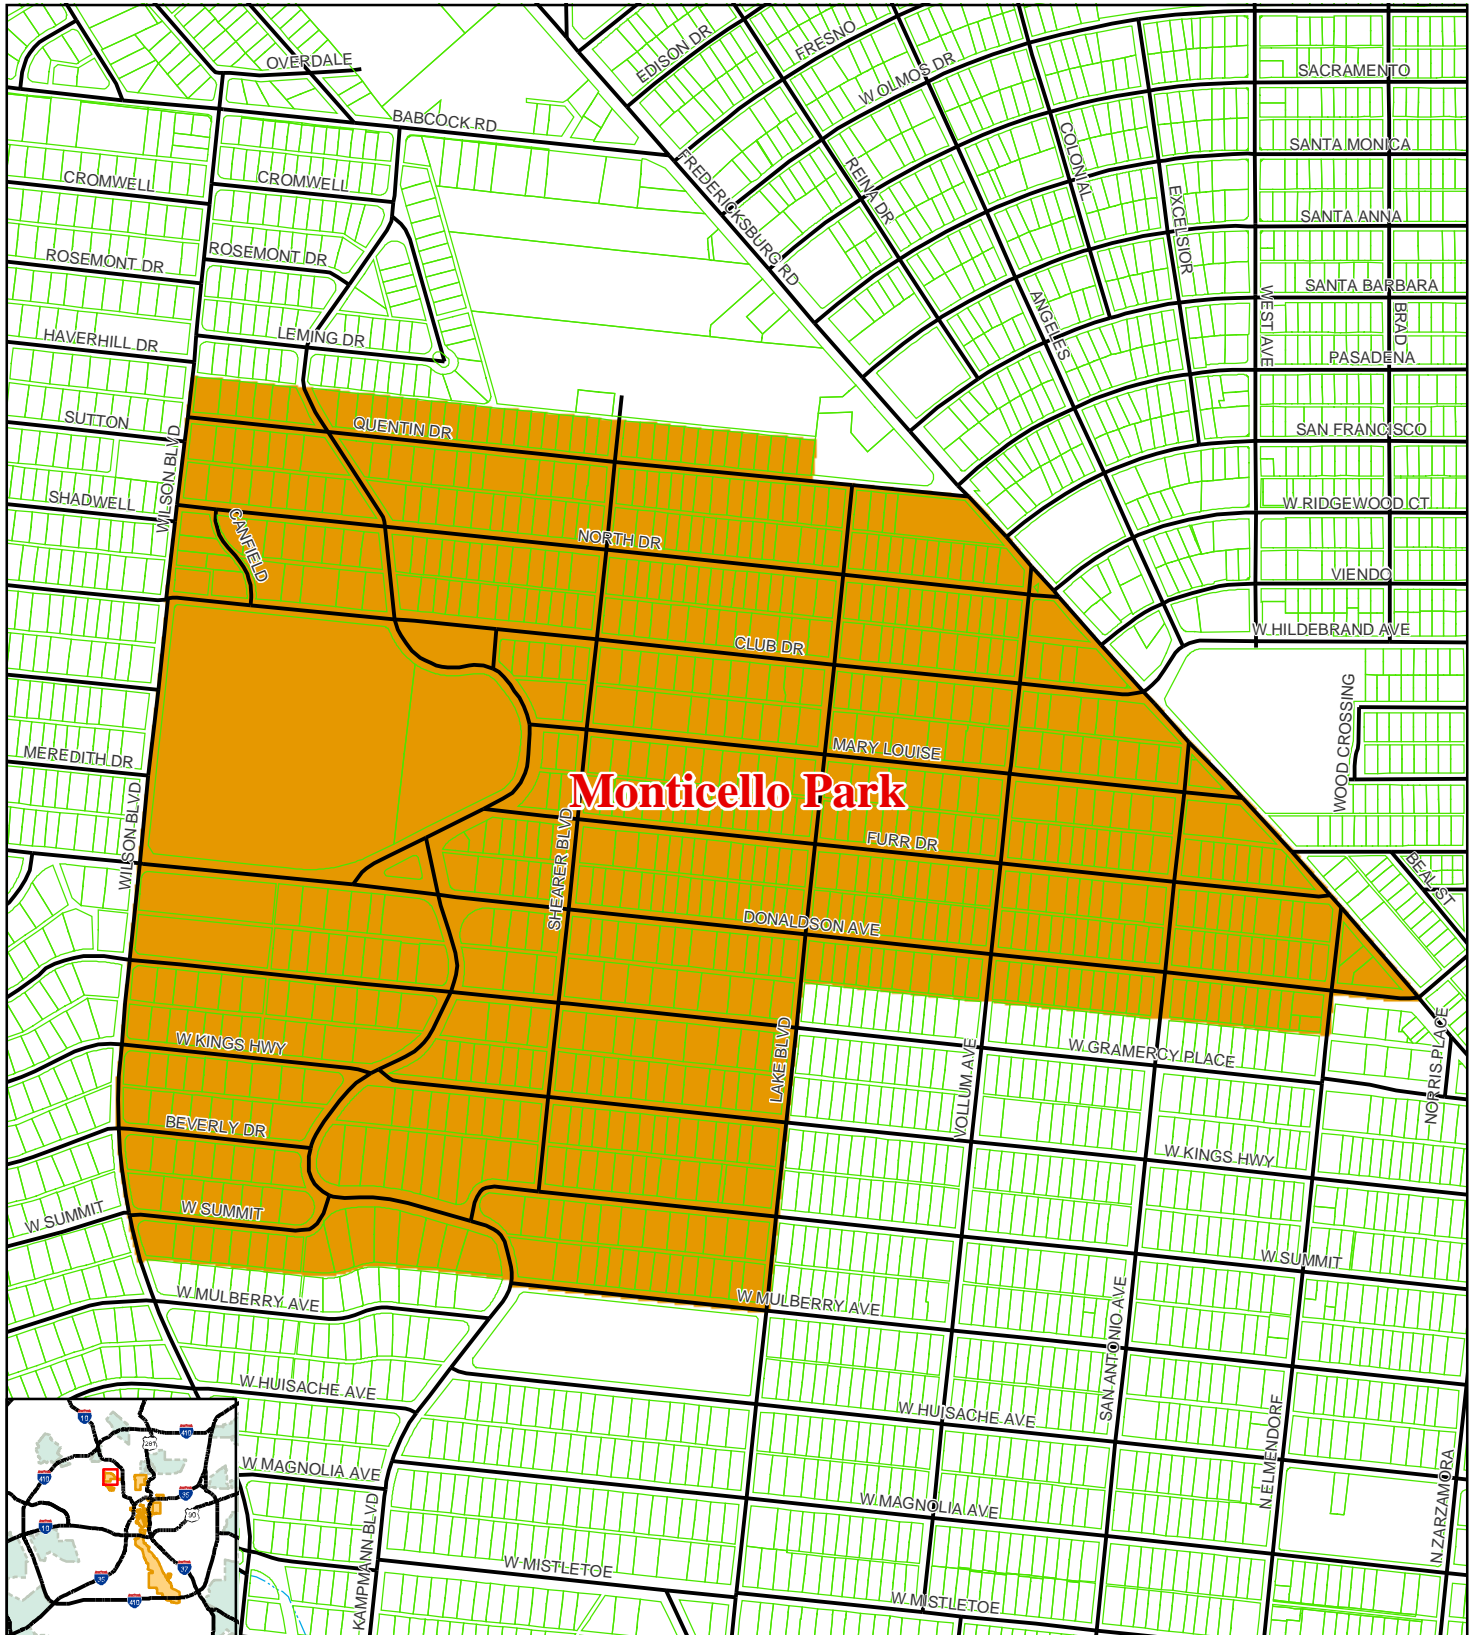

Monticello Park Historic District

City of San Antonio
Historic Preservation Division